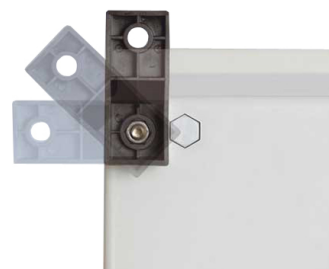

ACCESSORIES: GLASS

IP66 POLYESTER WALL-MOUNTING CABINETS

Description: Wall-mounting adjustable brackets. Adjustable brackets to place them in the required position

Reference:
29222

Description:

Accessory type:	WALL MOUNTING
Series compatibility:	GLASS Polyester IP66.
Product compatibility:	
Dimensions:	-
Materials:	PA6 black 30FV
Thickness:	
Finish:	
Colour:	
Degree of protection:	
Modules:	
Max. Load:	96 kg
MOQ:	1
Supply:	4-piece pack.

Codes:

EAN:	8431044292229
Customs tariff number:	85.38.10.00
ETIM 8.0:	EC002625

Technical data:

Features:

PRODUCT END OF LIFE:

It does not require specific recycling operations.

SUSTAINABILITY:

RoHS - REACH